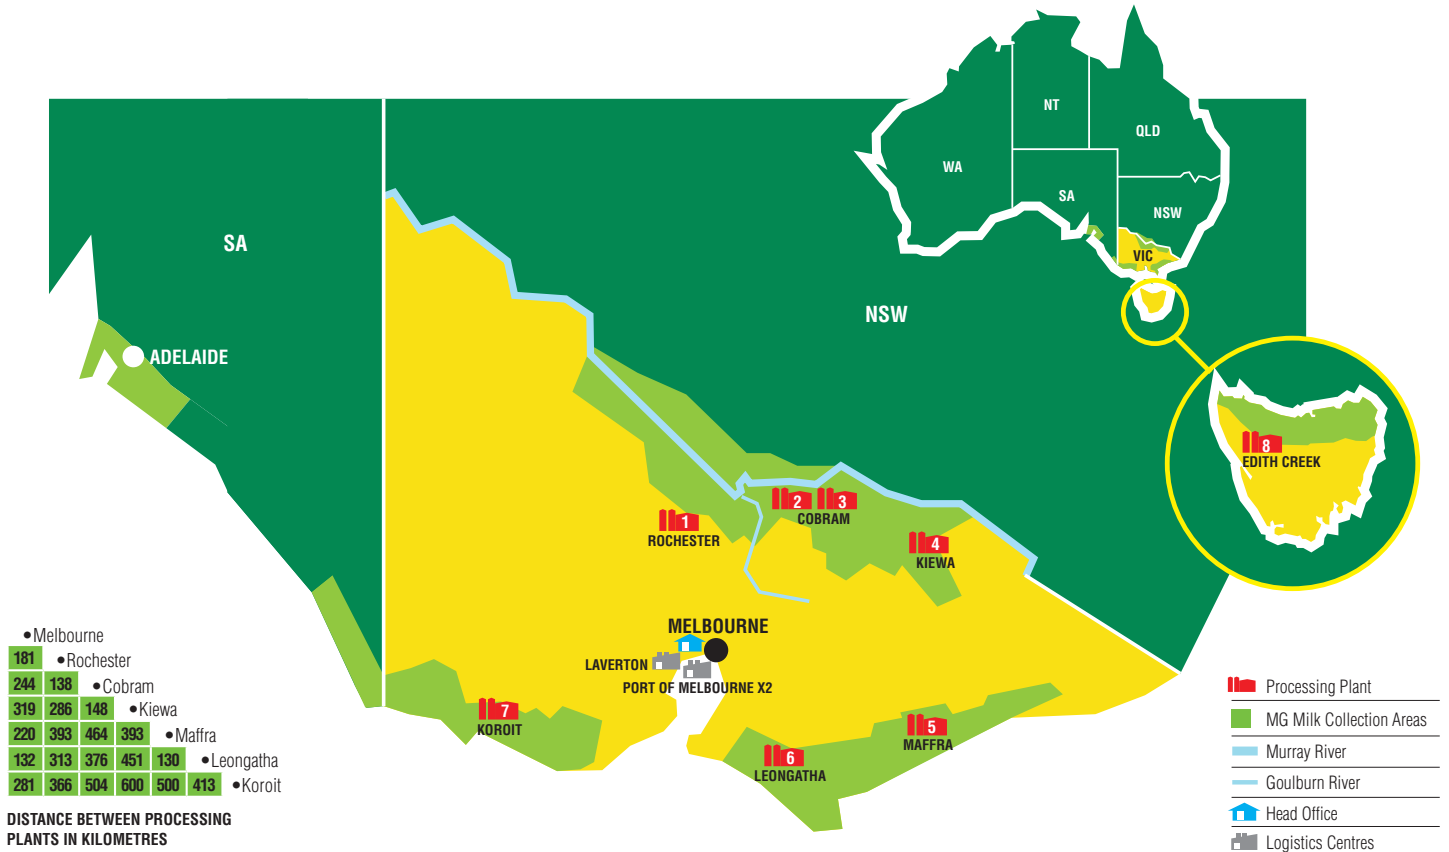

MURRAY GOULBURN DAIRY REGIONS AND PROCESSING PLANTS

MAJOR PRODUCTS

1 Rochester

- Cheese
- Full Cream Milk Powder
- Whey Powder
- Whey Protein Concentrate
- Lactose
- Specialty Powders

2 MG Nutritionals

- Infant Formula
- Specialty Ingredients

6 Leongatha

- Butter
- Retail Butter/Spreads and creams
- UHT Products
- Casein/Caseinates
- Milk Protein Concentrate
- Whey Powders
- Lactoferrin
- Milk Minerals

7 Koroit

- Full Cream Milk Powder
- Fat Filled Milk Powder
- Skim Milk Powder
- Anhydrous Milk Fat
- Butter
- Milk Protein Concentrate

8 Edith Creek

- Specialty UHT Products

MURRAY GOULBURN
INGREDIENTS

Murray Goulburn
FARM AND HARDWARE SUPPLIES

Natra